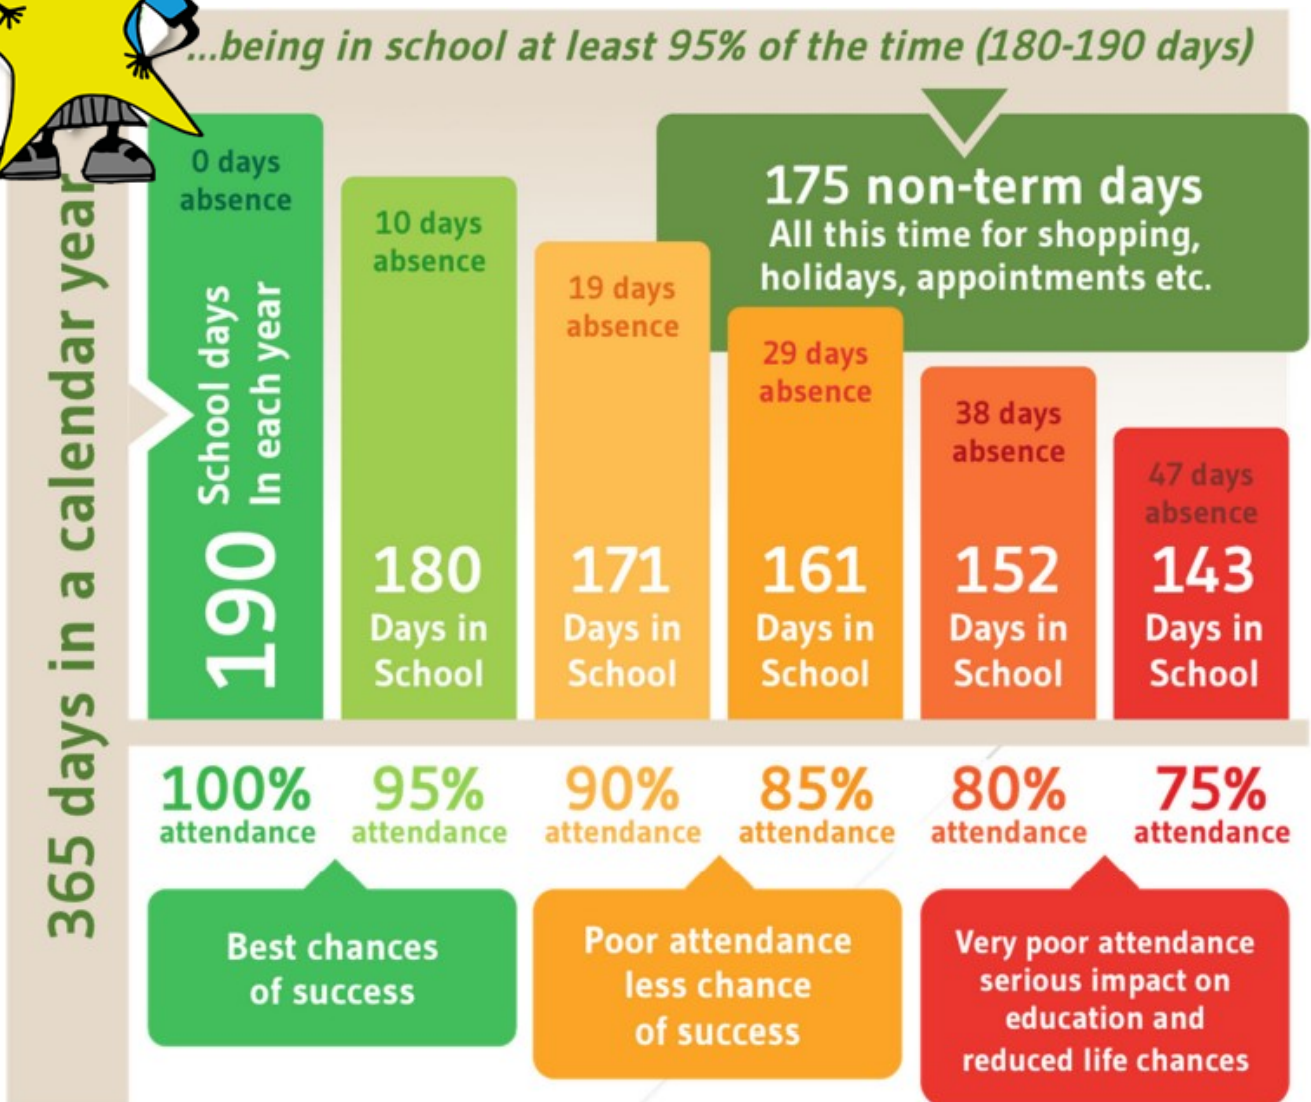

Attendance Matters

*Good attendance at Hartshorne
CE Primary School &
Governor Run Nursery
means...*

...being in school at least 95% of the time (180-190 days)

DID YOU KNOW? A two week holiday in term time means that the highest attendance you can achieve is 94.7%